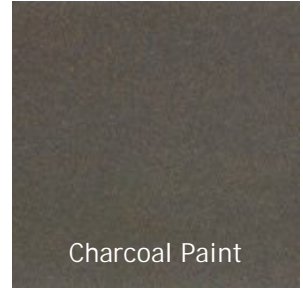

PAINTED AND GLAZED FINISHES

Painted finishes are a single color painted finish that is hand-glazed accentuating the detail of the piece.

Please note: Finish images and samples indicate general color only and do not represent either the exact color or application technique.

Stone Paint

Sunlight Paint

Taupe Paint

Wild Blueberry Paint

Antique White
Crackle

GALWAY CRACKLE

is a 15-step hand-applied finish of a single color over a dark-base coat heavily crackled with minimal distressing. This finish will vary with the color. Lighter colors will crack through to the finish undercoat; while darker colors will not crackle through revealing the undercoat. This is a finish upgrade available on all painted finishes. Please call for pricing.

Antique Blue
Crackle

Olive Grove Crackle

Celadon Crackle

Terra Cotta Crackle

CANTERBURY CRACKLE

is a Galway finish with fine crackle and subtle distressing at the point of normal wear. This is a finish upgrade available on all painted finishes. Please call for pricing.

Please note: Finish images and samples indicate general color only and do not represent either the exact color or application technique.

Celadon Canterbury
Crackle

Olive Grove
Canterbury Crackle

Terra Cotta
Canterbury Crackle