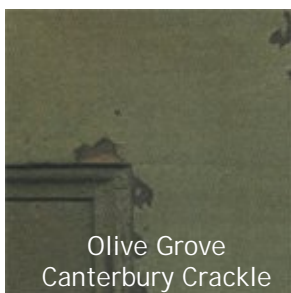

Stone Paint

Sunlight Paint

Taupe Paint

Wild Blueberry Paint

Antique White
Crackle

GALWAY CRACKLE

is a 15-step hand-applied finish of a single color over a dark-base coat heavily crackled with minimal distressing. This finish will vary with the color. Lighter colors will crack through to the finish undercoat; while darker colors will not crackle through revealing the undercoat. This is a finish upgrade available on all painted finishes. Please call for pricing.

Antique Blue
Crackle

Olive Grove Crackle

Celadon Crackle

Terra Cotta Crackle

CANTERBURY CRACKLE

is a Galway finish with fine crackle and subtle distressing at the point of normal wear. This is a finish upgrade available on all painted finishes. Please call for pricing.

Please note: Finish images and samples indicate general color only and do not represent either the exact color or application technique.

Celadon Canterbury
Crackle

Olive Grove
Canterbury Crackle

Terra Cotta
Canterbury Crackle

Wild Blueberry
Canterbury Crackle

Linen White
Canterbury Crackle

HEAVY CANTERBURY CRACKLE

is a Galway finish with very heavy distressing at the points-of-normal-wear. This is a finish upgrade available on all painted finishes. Please call for pricing.