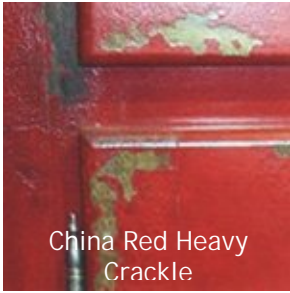

Stone Paint

Sunlight Paint

Taupe Paint

Wild Blueberry Paint

Antique White
Crackle

GALWAY CRACKLE

is a 15-step hand-applied finish of a single color over a dark-base coat heavily crackled with minimal distressing. This finish will vary with the color. Lighter colors will crack through to the finish undercoat; while darker colors will not crackle through revealing the undercoat. This is a finish upgrade available on all painted finishes. Please call for pricing.

Antique Blue
Crackle

Olive Grove Crackle

Celadon Crackle

Terra Cotta Crackle

CANTERBURY CRACKLE

is a Galway finish with fine crackle and subtle distressing at the point of normal wear. This is a finish upgrade available on all painted finishes. Please call for pricing.

Please note: Finish images and samples indicate general color only and do not represent either the exact color or application technique.

Celadon Canterbury
Crackle

Olive Grove
Canterbury Crackle

Terra Cotta
Canterbury Crackle

Wild Blueberry
Canterbury Crackle

Linen White
Canterbury Crackle

HEAVY CANTERBURY CRACKLE

is a Galway finish with very heavy distressing at the points-of-normal-wear. This is a finish upgrade available on all painted finishes. Please call for pricing.