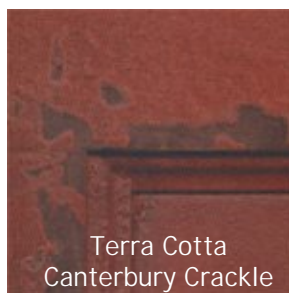

Stone Paint

Sunlight Paint

Taupe Paint

Wild Blueberry Paint

Antique White
Crackle

GALWAY CRACKLE

is a 15-step hand-applied finish of a single color over a dark-base coat heavily crackled with minimal distressing. This finish will vary with the color. Lighter colors will crack through to the finish undercoat; while darker colors will not crackle through revealing the undercoat. This is a finish upgrade available on all painted finishes. Please call for pricing.

Antique Blue
Crackle

Olive Grove Crackle

Celadon Crackle

Terra Cotta Crackle

CANTERBURY CRACKLE

is a Galway finish with fine crackle and subtle distressing at the point of normal wear. This is a finish upgrade available on all painted finishes. Please call for pricing.

Please note: Finish images and samples indicate general color only and do not represent either the exact color or application technique.

Celadon Canterbury
Crackle

Olive Grove
Canterbury Crackle

Terra Cotta
Canterbury Crackle

Wild Blueberry
Canterbury Crackle

Linen White
Canterbury Crackle

HEAVY CANTERBURY CRACKLE

is a Galway finish with very heavy distressing at the points-of-normal-wear. This is a finish upgrade available on all painted finishes. Please call for pricing.