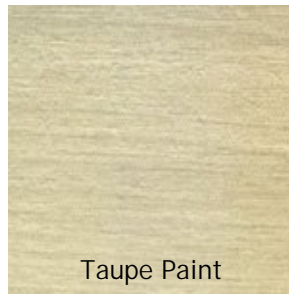

PAINTED AND GLAZED FINISHES

Painted finishes are a single color painted finish that is hand-glazed accentuating the detail of the piece.

Please note: Finish images and samples indicate general color only and do not represent either the exact color or application technique.

Stone Paint

Sunlight Paint

Taupe Paint

Wild Blueberry Paint

Antique White
Crackle

GALWAY CRACKLE

is a 15-step hand-applied finish of a single color over a dark-base coat heavily crackled with minimal distressing. This finish will vary with the color. Lighter colors will crack through to the finish undercoat; while darker colors will not crackle through revealing the undercoat. This is a finish upgrade available on all painted finishes. Please call for pricing.

Antique Blue
Crackle

Olive Grove Crackle

Celadon Crackle

Terra Cotta Crackle

CANTERBURY CRACKLE

is a Galway finish with fine crackle and subtle distressing at the point of normal wear. This is a finish upgrade available on all painted finishes. Please call for pricing.

Please note: Finish images and samples indicate general color only and do not represent either the exact color or application technique.

Celadon Canterbury
Crackle

Olive Grove
Canterbury Crackle

Terra Cotta
Canterbury Crackle