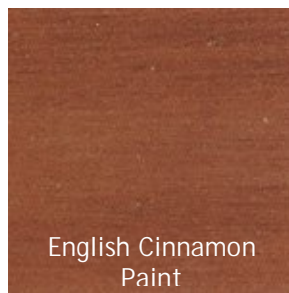

PAINTED AND GLAZED FINISHES

Painted finishes are a single color painted finish that is hand-glazed accentuating the detail of the piece.

Please note: Finish images and samples indicate general color only and do not represent either the exact color or application technique.

Stone Paint

Sunlight Paint

Taupe Paint

Wild Blueberry Paint

Antique White
Crackle

GALWAY CRACKLE

is a 15-step hand-applied finish of a single color over a dark-base coat heavily crackled with minimal distressing. This finish will vary with the color. Lighter colors will crack through to the finish undercoat; while darker colors will not crackle through revealing the undercoat. This is a finish upgrade available on all painted finishes. Please call for pricing.

Antique Blue
Crackle

Olive Grove Crackle

Celadon Crackle

Terra Cotta Crackle

CANTERBURY CRACKLE

is a Galway finish with fine crackle and subtle distressing at the point of normal wear. This is a finish upgrade available on all painted finishes. Please call for pricing.

Please note: Finish images and samples indicate general color only and do not represent either the exact color or application technique.

Celadon Canterbury
Crackle

Olive Grove
Canterbury Crackle

Terra Cotta
Canterbury Crackle