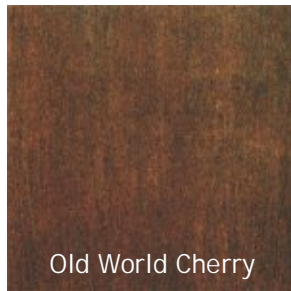

HEAVY CANTERBURY CRACKLE

is a Galway finish with very heavy distressing at the points-of-normal-wear. This is a finish upgrade available on all painted finishes. Please call for pricing.

Please note: Finish images and samples indicate general color only and do not represent either the exact color or application technique.

STAINED FINISHES

Please call for pricing on the particular stained finish you are interested in.

Please note: Finish images and samples indicate general color and do not represent either the exact color or application technique.