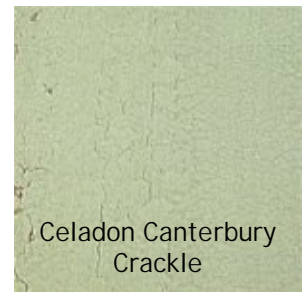

Stone Paint

Sunlight Paint

Taupe Paint

Wild Blueberry Paint

Antique White
Crackle

GALWAY CRACKLE

is a 15-step hand-applied finish of a single color over a dark-base coat heavily crackled with minimal distressing. This finish will vary with the color. Lighter colors will crack through to the finish undercoat; while darker colors will not crackle through revealing the undercoat. This is a finish upgrade available on all painted finishes. Please call for pricing.

Antique Blue
Crackle

Olive Grove Crackle

Celadon Crackle

Terra Cotta Crackle

CANTERBURY CRACKLE

is a Galway finish with fine crackle and subtle distressing at the point of normal wear. This is a finish upgrade available on all painted finishes. Please call for pricing.

Please note: Finish images and samples indicate general color only and do not represent either the exact color or application technique.

Celadon Canterbury
Crackle

Olive Grove
Canterbury Crackle

Terra Cotta
Canterbury Crackle

Wild Blueberry
Canterbury Crackle

Linen White
Canterbury Crackle

HEAVY CANTERBURY CRACKLE

is a Galway finish with very heavy distressing at the points-of-normal-wear. This is a finish upgrade available on all painted finishes. Please call for pricing.