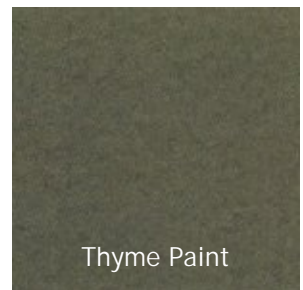

PAINTED AND GLAZED FINISHES

Painted finishes are a single color painted finish that is hand-glazed accentuating the detail of the piece.

Please note: Finish images and samples indicate general color only and do not represent either the exact color or application technique.

Stone Paint

Sunlight Paint

Taupe Paint

Wild Blueberry Paint

Antique White
Crackle

GALWAY CRACKLE

is a 15-step hand-applied finish of a single color over a dark-base coat heavily crackled with minimal distressing. This finish will vary with the color. Lighter colors will crack through to the finish undercoat; while darker colors will not crackle through revealing the undercoat. This is a finish upgrade available on all painted finishes. Please call for pricing.

Antique Blue
Crackle

Olive Grove Crackle

Celadon Crackle

Terra Cotta Crackle

CANTERBURY CRACKLE

is a Galway finish with fine crackle and subtle distressing at the point of normal wear. This is a finish upgrade available on all painted finishes. Please call for pricing.

Please note: Finish images and samples indicate general color only and do not represent either the exact color or application technique.

Celadon Canterbury
Crackle

Olive Grove
Canterbury Crackle

Terra Cotta
Canterbury Crackle