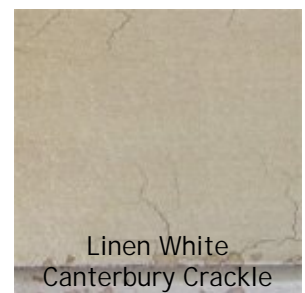

Stone Paint

Sunlight Paint

Taupe Paint

Wild Blueberry Paint

Antique White
Crackle

GALWAY CRACKLE

is a 15-step hand-applied finish of a single color over a dark-base coat heavily crackled with minimal distressing. This finish will vary with the color. Lighter colors will crack through to the finish undercoat; while darker colors will not crackle through revealing the undercoat. This is a finish upgrade available on all painted finishes. Please call for pricing.

Antique Blue
Crackle

Olive Grove Crackle

Celadon Crackle

Terra Cotta Crackle

CANTERBURY CRACKLE

is a Galway finish with fine crackle and subtle distressing at the point of normal wear. This is a finish upgrade available on all painted finishes. Please call for pricing.

Please note: Finish images and samples indicate general color only and do not represent either the exact color or application technique.

Celadon Canterbury
Crackle

Olive Grove
Canterbury Crackle

Terra Cotta
Canterbury Crackle

Wild Blueberry
Canterbury Crackle

Linen White
Canterbury Crackle

HEAVY CANTERBURY CRACKLE

is a Galway finish with very heavy distressing at the points-of-normal-wear. This is a finish upgrade available on all painted finishes. Please call for pricing.