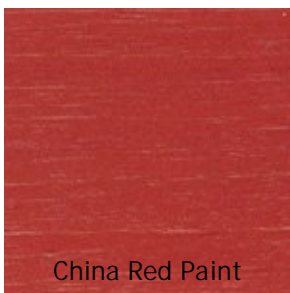

PAINTED AND GLAZED FINISHES

Painted finishes are a single color painted finish that is hand-glazed accentuating the detail of the piece.

Please note: Finish images and samples indicate general color only and do not represent either the exact color or application technique.

Stone Paint

Sunlight Paint

Taupe Paint

Wild Blueberry Paint

Antique White
Crackle

GALWAY CRACKLE

is a 15-step hand-applied finish of a single color over a dark-base coat heavily crackled with minimal distressing. This finish will vary with the color. Lighter colors will crack through to the finish undercoat; while darker colors will not crackle through revealing the undercoat. This is a finish upgrade available on all painted finishes. Please call for pricing.

Antique Blue
Crackle

Olive Grove Crackle

Celadon Crackle

Terra Cotta Crackle

CANTERBURY CRACKLE

is a Galway finish with fine crackle and subtle distressing at the point of normal wear. This is a finish upgrade available on all painted finishes. Please call for pricing.

Please note: Finish images and samples indicate general color only and do not represent either the exact color or application technique.

Celadon Canterbury
Crackle

Olive Grove
Canterbury Crackle

Terra Cotta
Canterbury Crackle