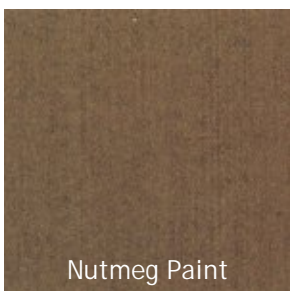

PAINTED AND GLAZED FINISHES

Painted finishes are a single color painted finish that is hand-glazed accentuating the detail of the piece.

Please note: Finish images and samples indicate general color only and do not represent either the exact color or application technique.

Stone Paint

Sunlight Paint

Taupe Paint

Wild Blueberry Paint

Antique White
Crackle

GALWAY CRACKLE

is a 15-step hand-applied finish of a single color over a dark-base coat heavily crackled with minimal distressing. This finish will vary with the color. Lighter colors will crack through to the finish undercoat; while darker colors will not crackle through revealing the undercoat. This is a finish upgrade available on all painted finishes. Please call for pricing.

Antique Blue
Crackle

Olive Grove Crackle

Celadon Crackle

Terra Cotta Crackle

CANTERBURY CRACKLE

is a Galway finish with fine crackle and subtle distressing at the point of normal wear. This is a finish upgrade available on all painted finishes. Please call for pricing.

Please note: Finish images and samples indicate general color only and do not represent either the exact color or application technique.

Celadon Canterbury
Crackle

Olive Grove
Canterbury Crackle

Terra Cotta
Canterbury Crackle