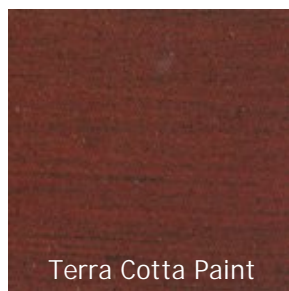

PAINTED AND GLAZED FINISHES

Painted finishes are a single color painted finish that is hand-glazed accentuating the detail of the piece.

Please note: Finish images and samples indicate general color only and do not represent either the exact color or application technique.

Stone Paint

Sunlight Paint

Taupe Paint

Wild Blueberry Paint

Antique White
Crackle

GALWAY CRACKLE

is a 15-step hand-applied finish of a single color over a dark-base coat heavily crackled with minimal distressing. This finish will vary with the color. Lighter colors will crack through to the finish undercoat; while darker colors will not crackle through revealing the undercoat. This is a finish upgrade available on all painted finishes. Please call for pricing.

Antique Blue
Crackle

Olive Grove Crackle

Celadon Crackle

Terra Cotta Crackle

CANTERBURY CRACKLE

is a Galway finish with fine crackle and subtle distressing at the point of normal wear. This is a finish upgrade available on all painted finishes. Please call for pricing.

Please note: Finish images and samples indicate general color only and do not represent either the exact color or application technique.

Celadon Canterbury
Crackle

Olive Grove
Canterbury Crackle

Terra Cotta
Canterbury Crackle