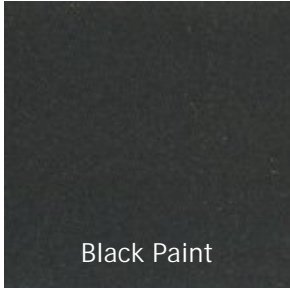

PAINTED AND GLAZED FINISHES

Painted finishes are a single color painted finish that is hand-glazed accentuating the detail of the piece.

Please note: Finish images and samples indicate general color only and do not represent either the exact color or application technique.

Stone Paint

Sunlight Paint

Taupe Paint

Wild Blueberry Paint

Antique White
Crackle

GALWAY CRACKLE

is a 15-step hand-applied finish of a single color over a dark-base coat heavily crackled with minimal distressing. This finish will vary with the color. Lighter colors will crack through to the finish undercoat; while darker colors will not crackle through revealing the undercoat. This is a finish upgrade available on all painted finishes. Please call for pricing.

Antique Blue
Crackle

Olive Grove Crackle

Celadon Crackle

Terra Cotta Crackle

CANTERBURY CRACKLE

is a Galway finish with fine crackle and subtle distressing at the point of normal wear. This is a finish upgrade available on all painted finishes. Please call for pricing.

Please note: Finish images and samples indicate general color only and do not represent either the exact color or application technique.

Celadon Canterbury
Crackle

Olive Grove
Canterbury Crackle

Terra Cotta
Canterbury Crackle